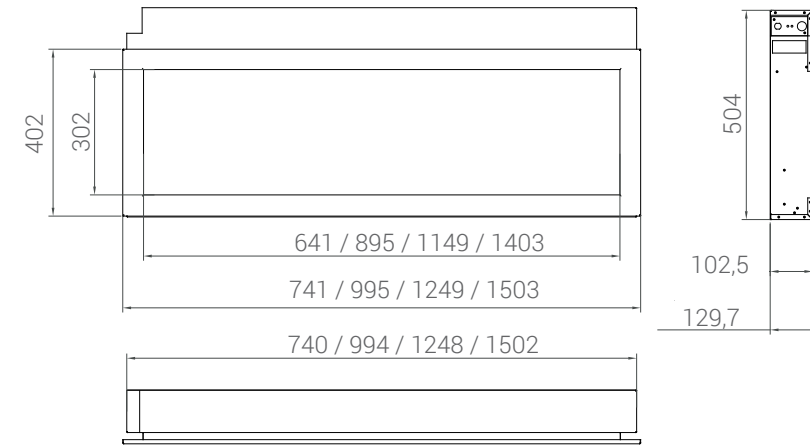

PANORAMA EXTRA SLIM

4 VERSIONS: 30 / 40 / 50 / 60

BUILT-IN FLUSH/ WALL MOUNT

ZERO CLEARANCE 30

TRU VIEW 30 XL (2939)

NEW 2021

TRU-VIEW XL

4 VERSIONS: 40 / 50 / 60 / 72