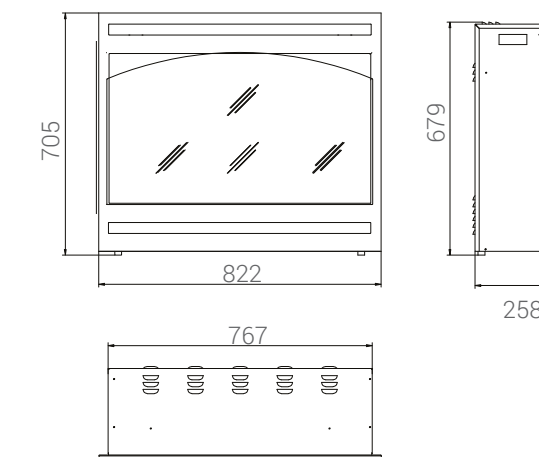

ZERO CLEARANCE 31