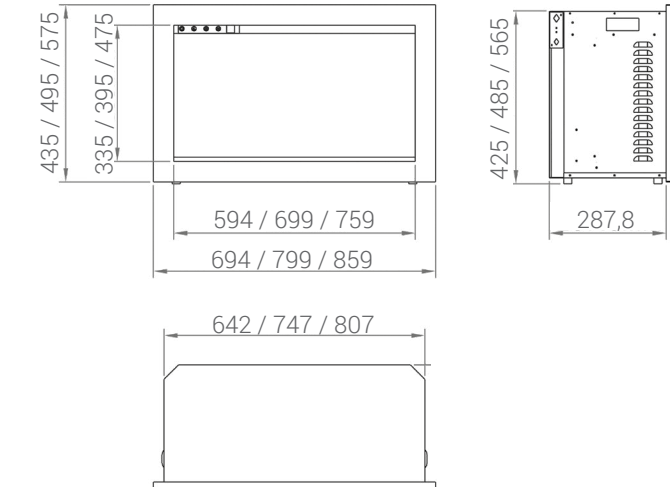

TRADITIONAL SERIES

3 VERSIONS: TRD-26 / TRD-30 / TRD-33

NEW 2021