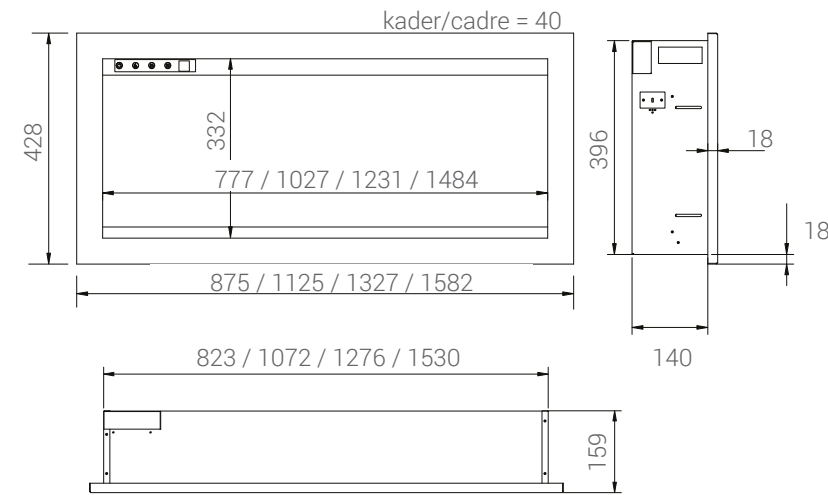

PANORAMA EXTRA SLIM

4 VERSIONS: 30 / 40 / 50 / 60

BUILT-IN FLUSH/ WALL MOUNT

ZERO CLEARANCE 30

TRU VIEW 30 XL (2939)

NEW 2021

TRU-VIEW XL

4 VERSIONS: 40 / 50 / 60 / 72