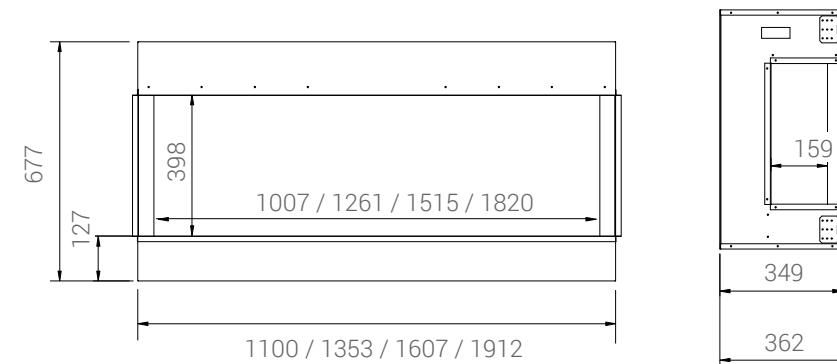

PANORAMA EXTRA SLIM

4 VERSIONS: 30 / 40 / 50 / 60

BUILT-IN FLUSH/ WALL MOUNT

ZERO CLEARANCE 30

TRU VIEW 30 XL (2939)

NEW 2021

TRU-VIEW XL

4 VERSIONS: 40 / 50 / 60 / 72