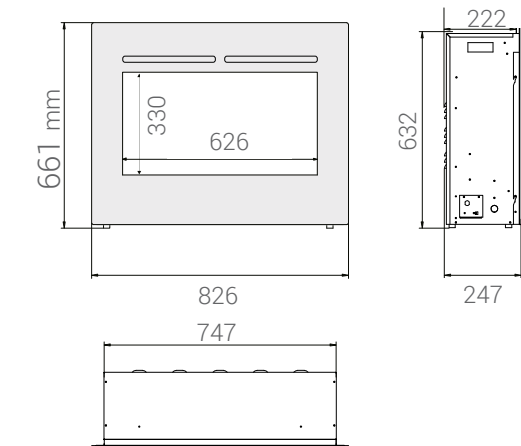

PANORAMA EXTRA SLIM

4 VERSIONS: 30 / 40 / 50 / 60

BUILT-IN FLUSH/ WALL MOUNT

ZERO CLEARANCE 30

TRU VIEW 30 XL (2939)

NEW 2021

TRU-VIEW XL

4 VERSIONS: 40 / 50 / 60 / 72