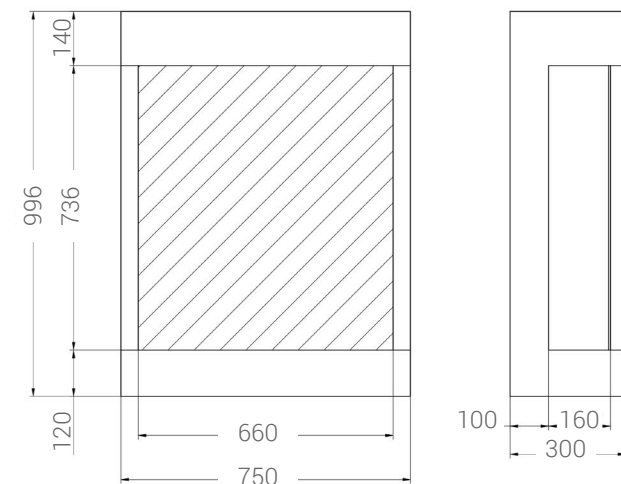

PANORAMA EXTRA SLIM

4 VERSIONS: 30 / 40 / 50 / 60

BUILT-IN FLUSH/ WALL MOUNT

ZERO CLEARANCE 30

TRU VIEW 30 XL (2939)

NEW 2021

TRU-VIEW XL

4 VERSIONS: 40 / 50 / 60 / 72